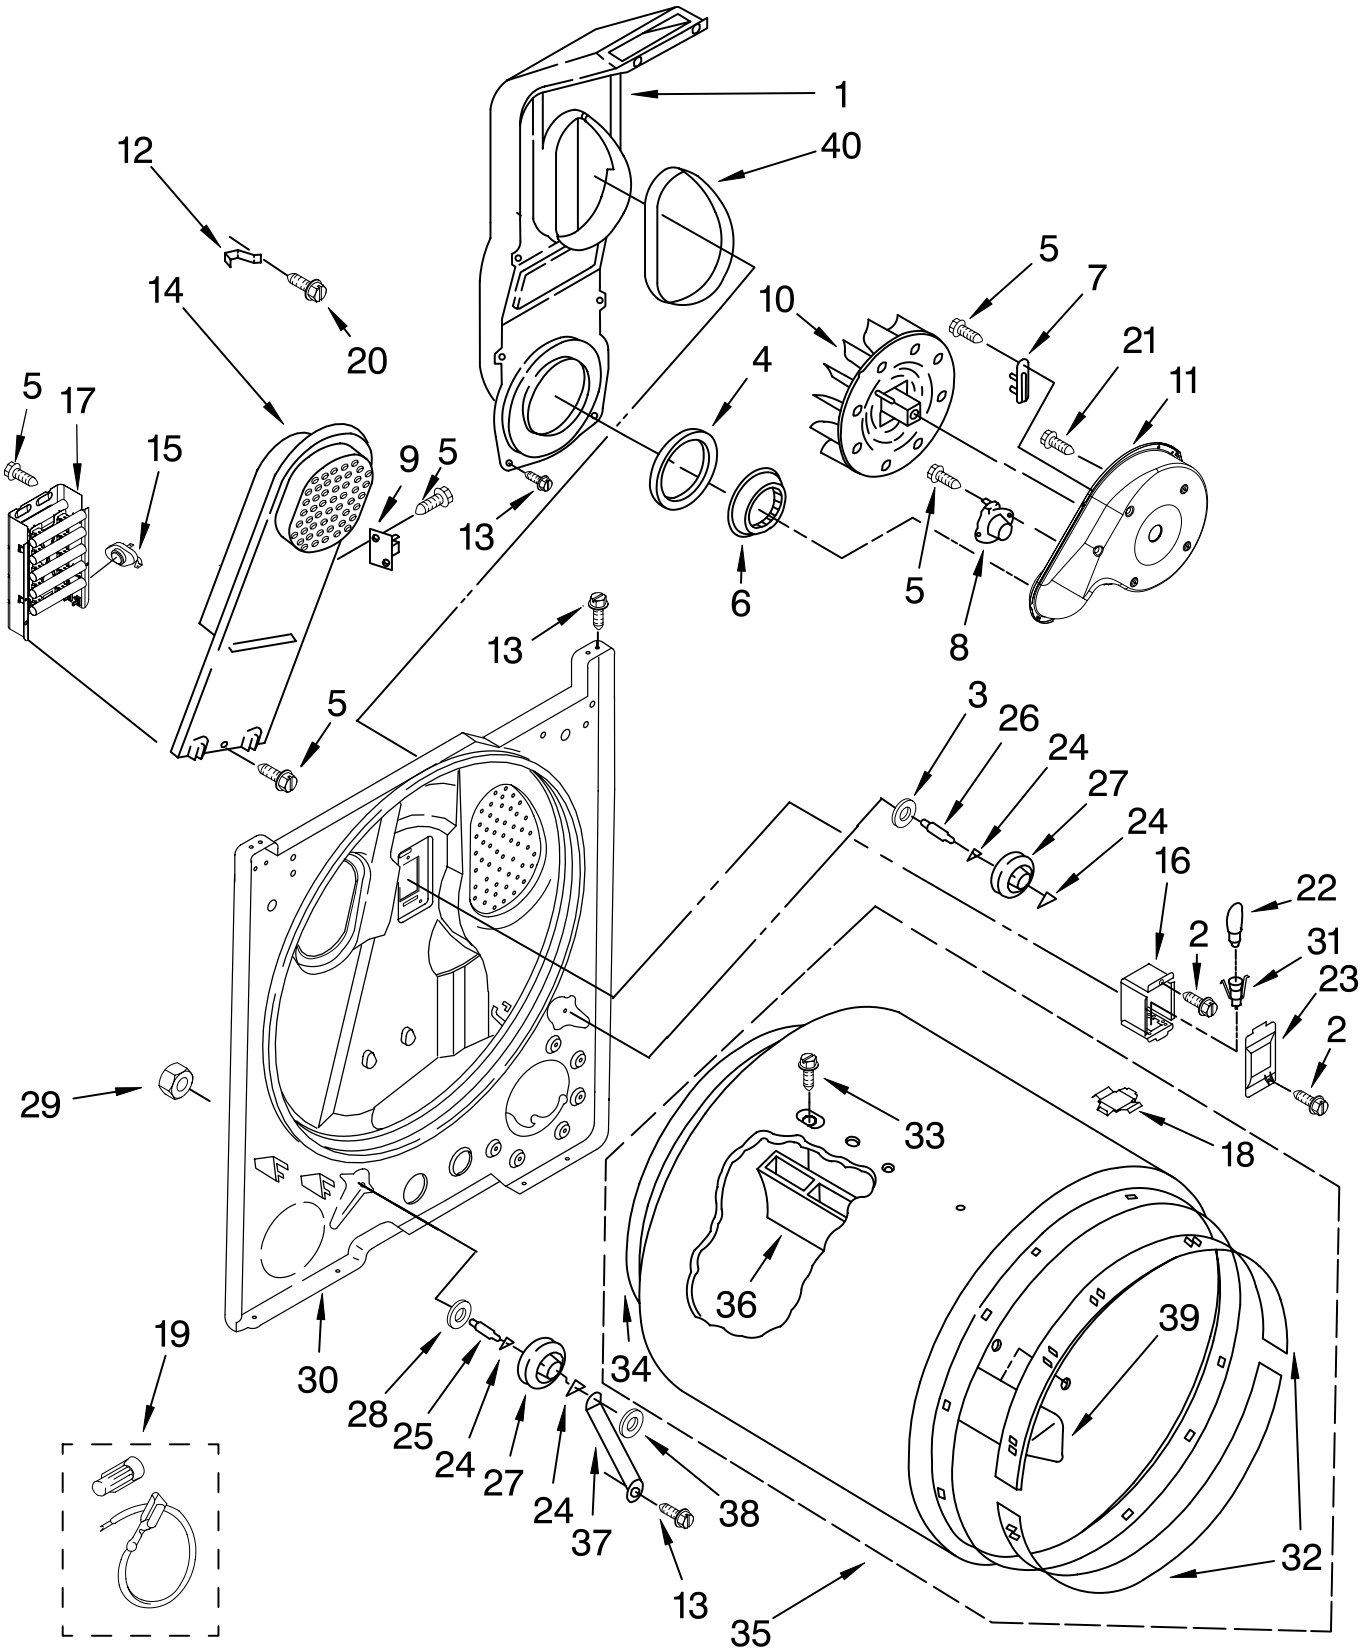

BULKHEAD PARTS

For Model: MED5600TQ1
(White)

FOR ORDERING INFORMATION REFER TO PARTS PRICE LIST

BULKHEAD PARTS

For Model: MED5600TQ1
(White)

Illus. No.	Part No.	DESCRIPTION
1	348368	Lint Chute Assembly
2	487909	Screw, 8-15 x 1/2
3	3388703	Washer-Support
4	347139	Seal, Lint Chute
5	90767	Screw, 8-18 x 3/8
6	696302	Shield, Exhaust
7	3392519	Fuse, Thermal (91C)
8	3387134	Thermostat, Internal-Bias
9	3977393	Thermal, Cut-Off (Includes Item 15)
10	694089	Wheel, Blower
11	8577230	Housing, Blower
12	3398161	Clip
13	343641	Screw, 10-16 x 1/2
14	8541818	Box, Heater
15	3977767	Thermostat, 221°F (105°C)
16	3977373	Bracket, Drum Light
17	3403585	Element, Heater
18	8066086	Drum Hole Plug
19	279457	Wire Kit, Terminal (For Heater Element Wiring Harness Repair)
20	489463	Screw, 8-18 x 5/8
21	3390647	Screw, 8-18 x 1/2
22	3406124	Bulb
23	3402841	Lens, Drum Light
24	690997	Ring, Tri
25	3399506	Shaft, L.H.
26	3399507	Shaft, R.H.
27	3397590	Roller, Support
28	348197	Washer, Support
29	3359452	Nut, 3/8-16
30	3403413	Bulkhead
31	W10136369	Socket Assembly
32	692526	Ring, Bearing (2)
33	W10109200	Screw, 11-16 x 3/4
34	3406130	Seal, Rear Drum
35	695587	Drum Assembly
36	692490	Baffle, Drum (2)
37	3976434	Bracket, Support
38	90296	Clip
39	3403636	Baffle, Drum (1)
40	339956	Seal

FOR ORDERING INFORMATION REFER TO PARTS PRICE LIST